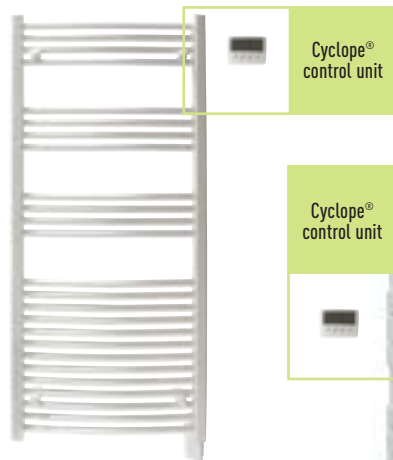

Mahé

- Improved, curved design all in rounded shapes, the ideal touch
- Available in 500, 750 and 1000 W, and in Classic, Cyclope or in Feunn versions