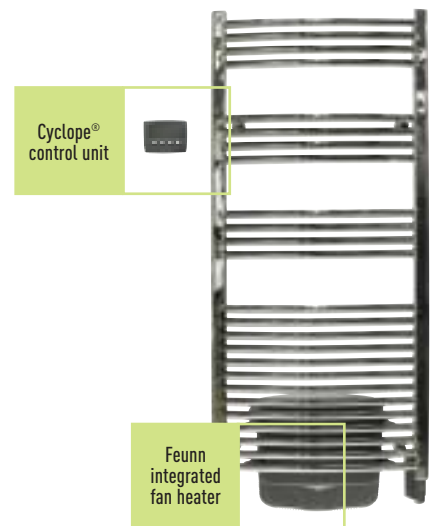

1. **1 EasyPilot™**
   Designed as a mobile phone, as easy to programme, control and pilot.
2. **2 TSC by Kalirel™**
   Secured transmission and feedback thanks to the ZigBee communication protocol.
3. **3 OptiPower™**
   You can optimize your heating power supply and save money from your electricity contract.

1. **4 EnergyControl™**
   You can easily check your electricity consumption in each room!
2. **5 14 Kalirel radiators**
   can be piloted individually piloted in 4 zones with one Cyclope® radio controlled.
3. **6 Each radiator is lockable**
   from the Cyclope RadioControl.