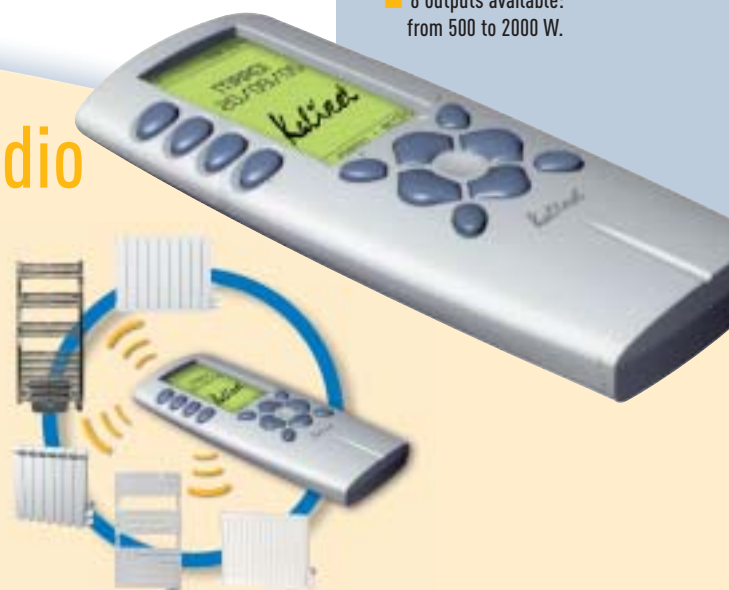

Kalirel Cyclope® radio control system

Unique technology for unique comfort in 6 main features