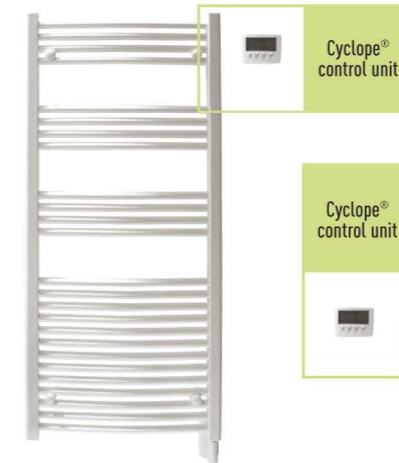

Mahé

- Improved, curved design all in rounded shapes, the ideal touch
- Available in 500, 750 and 1000 W, and in Classic, Cyclope or in Feunn versions