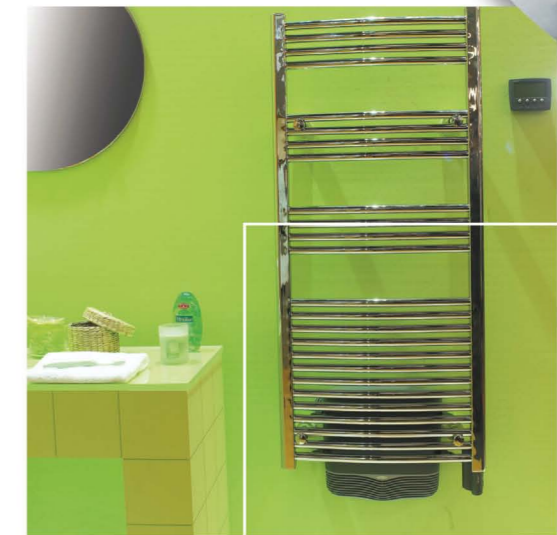

Kalirel, all the ideal comfort advantages

Kalirel, all the ideal comfort advantages

Kéra

- Chrome and curved design, a must have.
- Available in, 300, 500 and 750W, and in Classic, Cyclope or in Feunn versions.