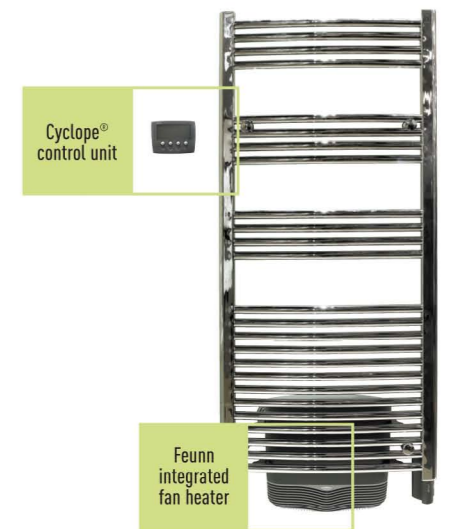

Tiaré

- Well-off design with large flat and curved tubes.
- Available in 500, 750 and 1000 W, and in Classic, Cyclope or in Feunn versions.